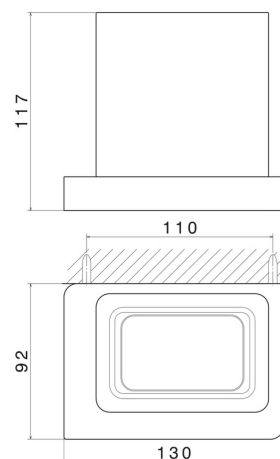

SQUARE ACCESSORIES

62906.59.066

Wall-mounted tumbler holder. Black ceramic - finish PVD
Brushed steel

PVD Brushed steel

FEATURES

Material	Ceramic
Installation	Wall mounted

TECHNICAL DRAWING

SQUARE ACCESSORIES

62906.59.066

Wall-mounted tumbler holder. Black ceramic - finish PVD Brushed steel

AVAILABLE FINISHES

59.066

PVD Brushed steel

01.014

finish Matt White

01.093