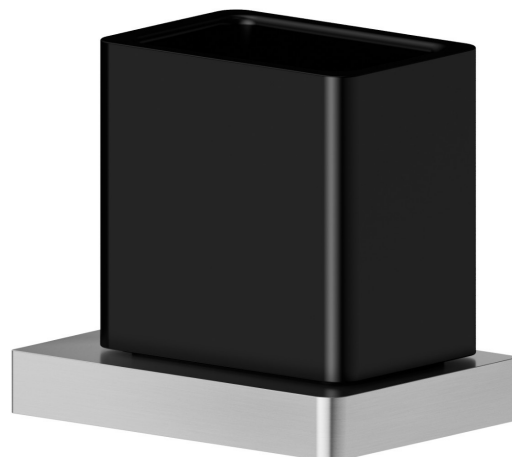

SQUARE ACCESSORIES

62906.59.066

Wall-mounted tumbler holder. Black ceramic - finish PVD
Brushed steel

PVD Brushed steel

FEATURES

Material	Ceramic
Installation	Wall mounted

TECHNICAL DRAWING

SQUARE ACCESSORIES

62906.59.066

Wall-mounted tumbler holder. Black ceramic - finish PVD Brushed steel

AVAILABLE FINISHES

59.066

PVD Brushed steel

01.014

finish Matt White

01.093