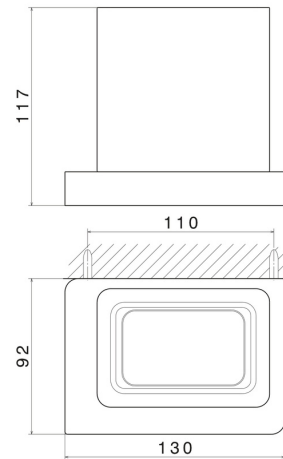

SQUARE ACCESSORIES

62906.59.067

Wall-mounted tumbler holder. Black ceramic - finish PVD
Brushed Copper Bronze

PVD Brushed Copper Bronze

FEATURES

Material	Ceramic
Installation	Wall mounted

TECHNICAL DRAWING

SQUARE ACCESSORIES