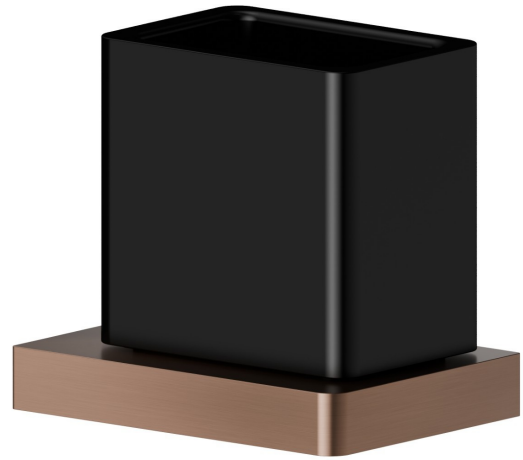

SQUARE ACCESSORIES

62906.59.067

Wall-mounted tumbler holder. Black ceramic - finish PVD
Brushed Copper Bronze

PVD Brushed Copper Bronze

FEATURES

Material	Ceramic
Installation	Wall mounted

TECHNICAL DRAWING

SQUARE ACCESSORIES

62906.59.067

Wall-mounted tumbler holder. Black ceramic - finish PVD Brushed Copper Bronze

AVAILABLE FINISHES

59.067

PVD Brushed Copper Bronze

01.014

finish Matt White

01.093

finish Matt Black

21.018

finish Chrome

58.061

finish PVD Copper Bronze

58.063

finish PVD Gun Metal

59.064