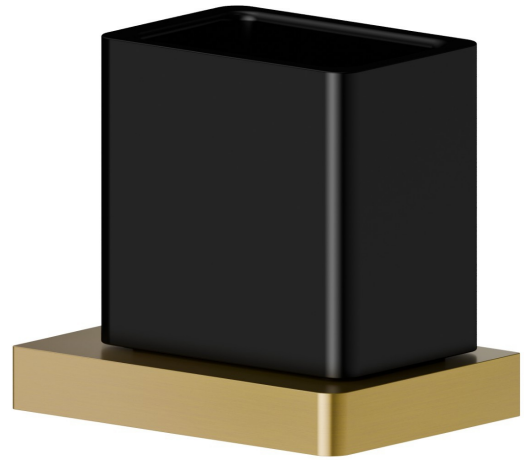

SQUARE ACCESSORIES

62906.59.097

Wall-mounted tumbler holder. Black ceramic - finish PVD
Brushed Gold

PVD Brushed Gold

FEATURES

| | |
|--------------|---------------------|
| Material | Ceramic |
| Installation | Wall mounted |

TECHNICAL DRAWING

SQUARE ACCESSORIES

62906.59.097

Wall-mounted tumbler holder. Black ceramic - finish PVD Brushed Gold

AVAILABLE FINISHES

59.097

PVD Brushed Gold

01.014

finish Matt White

01.093

finish Matt Black

21.018

finish Chrome

58.061

finish PVD Copper Bronze

58.063