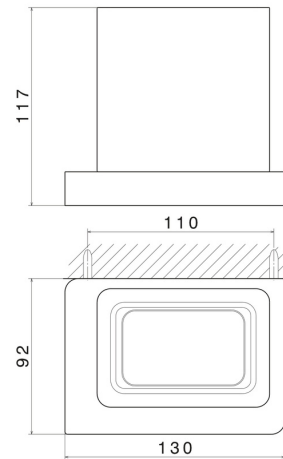

TECHNICAL DRAWING