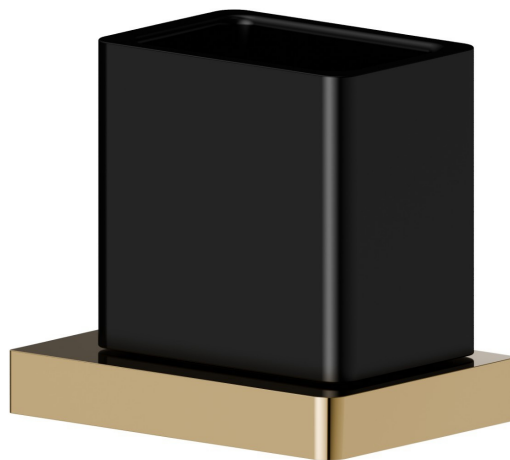

## SQUARE ACCESSORIES

**62906.61.020**

Wall-mounted tumbler holder. Black ceramic - finish PVD  
Glossy Gold

PVD Glossy Gold

### FEATURES

---

Material	<b>Ceramic</b>
Installation	<b>Wall mounted</b>

## SQUARE ACCESSORIES

**62906.61.020**

Wall-mounted tumbler holder. Black ceramic - finish PVD Glossy Gold