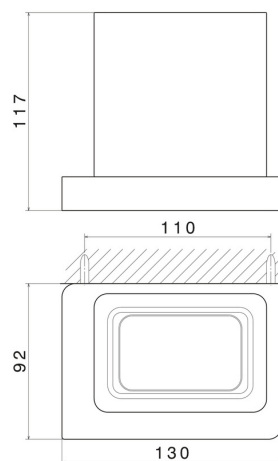

## SQUARE ACCESSORIES

**62906.61.020**

Wall-mounted tumbler holder. Black ceramic - finish PVD  
Glossy Gold

PVD Glossy Gold

### TECHNICAL DRAWING

---