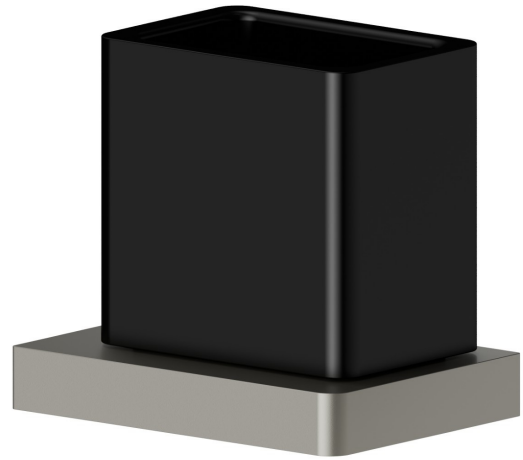

# SQUARE ACCESSORIES

## 62906.M0.070

Wall-mounted tumbler holder. Black ceramic - finish Titanium Satin

### FEATURES

---

Material	<b>Ceramic</b>
Installation	<b>Wall mounted</b>

## SQUARE ACCESSORIES

**62906.M0.070**

Wall-mounted tumbler holder. Black ceramic - finish Titanium Satin