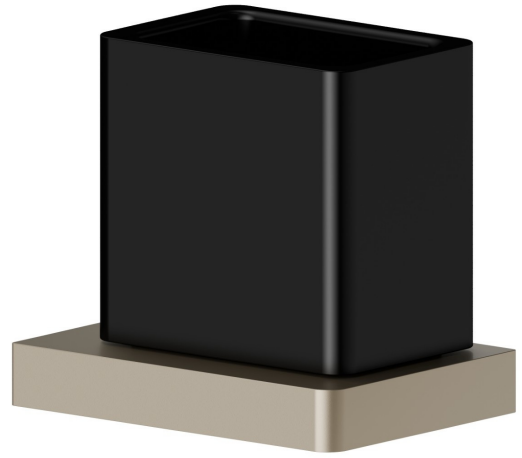

# SQUARE ACCESSORIES

## 62906.M0.071

Wall-mounted tumbler holder. Black ceramic - finish Gold Satin

### FEATURES

---

Material	<b>Ceramic</b>
Installation	<b>Wall mounted</b>

## SQUARE ACCESSORIES

**62906.M0.071**

Wall-mounted tumbler holder. Black ceramic - finish Gold Satin