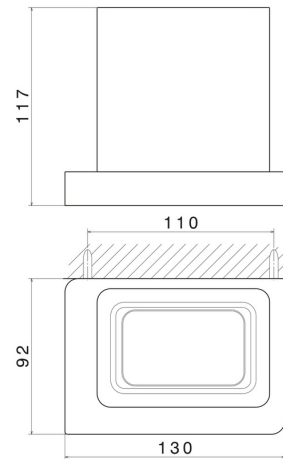

# SQUARE ACCESSORIES

**62906.M0.072**

Wall-mounted tumbler holder. Black ceramic - finish Copper Satin

## TECHNICAL DRAWING

---