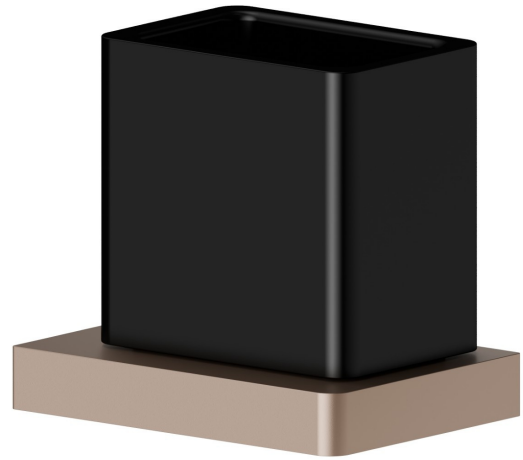

# SQUARE ACCESSORIES

**62906.M0.072**

Wall-mounted tumbler holder. Black ceramic - finish Copper Satin

## FEATURES

---

Material	<b>Ceramic</b>
Installation	<b>Wall mounted</b>

## SQUARE ACCESSORIES

**62906.M0.072**

Wall-mounted tumbler holder. Black ceramic - finish Copper Satin