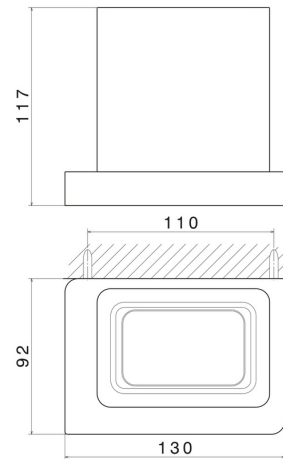

SQUARE ACCESSORIES

62906.M0.075

Wall-mounted tumbler holder. Black ceramic - finish Copper Glossy

FEATURES

Material	Ceramic
Installation	Wall mounted

TECHNICAL DRAWING

SQUARE ACCESSORIES

62906.M0.075