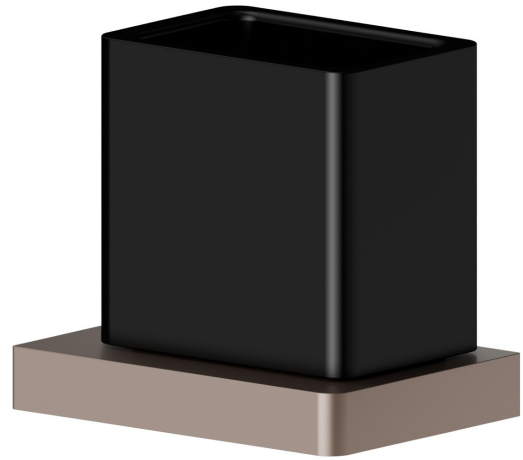

SQUARE ACCESSORIES

62906.M0.075

Wall-mounted tumbler holder. Black ceramic - finish Copper Glossy

FEATURES

Material	Ceramic
Installation	Wall mounted

TECHNICAL DRAWING

SQUARE ACCESSORIES

62906.M0.075

Wall-mounted tumbler holder. Black ceramic - finish Copper Glossy

AVAILABLE FINISHES

M0.075

Copper Glossy

01.014

finish Matt White

01.093

finish Matt Black