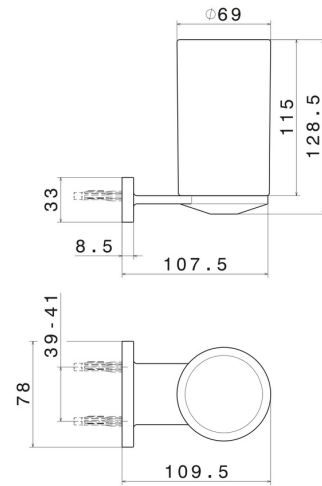

ROUND ACCESSORIES

67206.01.014

Wall-mounted tumbler holder. Black ceramic - finish Matt White

FEATURES

Material	Ceramic
Installation	Wall mounted

TECHNICAL DRAWING

AR Preview
try it in your home

More Details
on our [website](#)

ROUND ACCESSORIES

67206.01.014

Wall-mounted tumbler holder. Black ceramic - finish Matt White

AVAILABLE FINISHES

01.014

Matt White

01.093

finish Matt Black