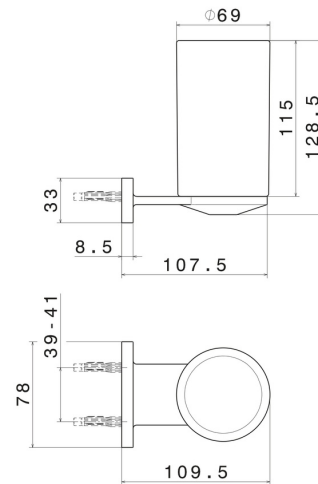

ROUND ACCESSORIES

67206.01.093

Wall-mounted tumbler holder. Black ceramic - finish Matt Black

FEATURES

Material	Ceramic
Installation	Wall mounted

TECHNICAL DRAWING

AR Preview
try it in your home

More Details
on our [website](#)

ROUND ACCESSORIES

67206.01.093

Wall-mounted tumbler holder. Black ceramic - finish Matt Black

AVAILABLE FINISHES

01.093

Matt Black

01.014

finish Matt White