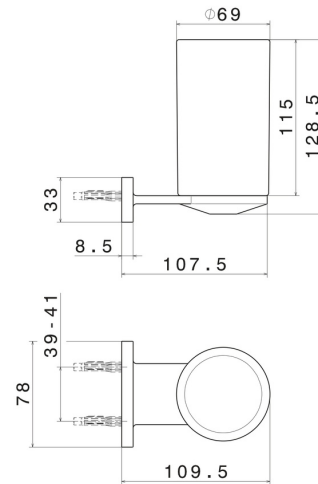

ROUND ACCESSORIES

67206.21.018

Wall-mounted tumbler holder. Black ceramic - finish Chrome

FEATURES

Material	Ceramic
Installation	Wall mounted

TECHNICAL DRAWING

 **AR Preview**
try it in your home

More Details
on our [website](#)

ROUND ACCESSORIES

67206.21.018

Wall-mounted tumbler holder. Black ceramic - finish Chrome

AVAILABLE FINISHES

21.018

Chrome

01.014

finish Matt White