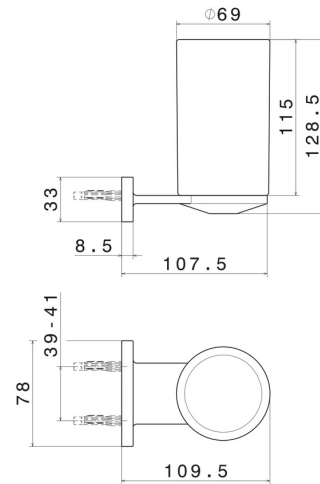

ROUND ACCESSORIES

67206.47.083

Wall-mounted tumbler holder. Black ceramic - finish Groove Bronze

Groove Bronze

FEATURES

Material	Ceramic
Installation	Wall mounted

TECHNICAL DRAWING

AR Preview
try it in your home

More Details
on our [website](#)

ROUND ACCESSORIES

67206.47.083

Wall-mounted tumbler holder. Black ceramic - finish Groove Bronze

AVAILABLE FINISHES

47.083

Groove Bronze

01.014