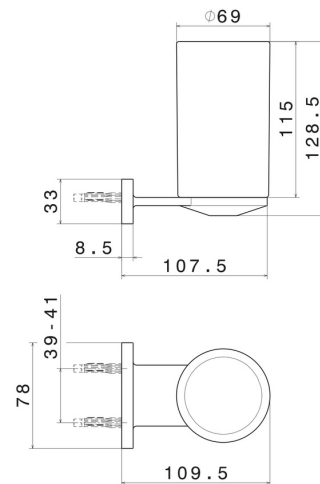

TECHNICAL DRAWING

AR Preview
try it in your home

More Details
on our [website](#)