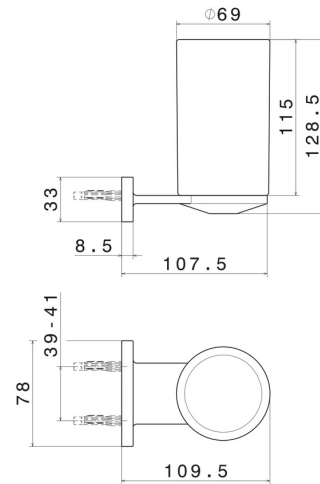

TECHNICAL DRAWING

AR Preview
try it in your home

More Details
on our [website](#)