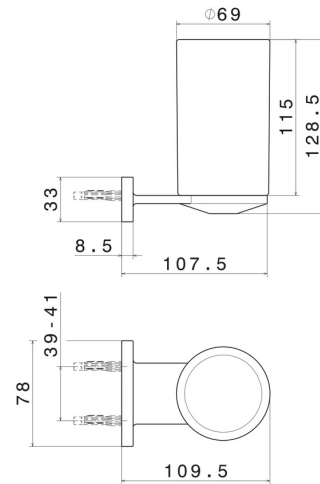

ROUND ACCESSORIES

67206.59.066

Wall-mounted tumbler holder. Black ceramic - finish PVD
Brushed steel

PVD Brushed steel

FEATURES

Material	Ceramic
Installation	Wall mounted

TECHNICAL DRAWING

AR Preview
try it in your home

More Details
on our [website](#)

ROUND ACCESSORIES

67206.59.066

Wall-mounted tumbler holder. Black ceramic - finish PVD Brushed steel

AVAILABLE FINISHES

59.066

PVD Brushed steel

01.014