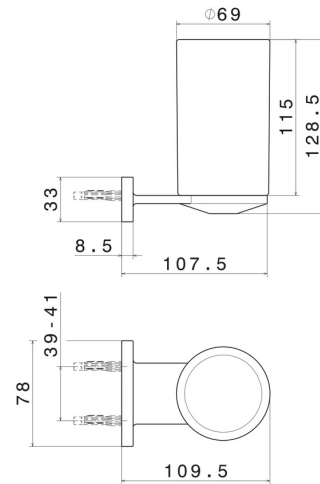

ROUND ACCESSORIES

67206.59.067

Wall-mounted tumbler holder. Black ceramic - finish PVD
Brushed Copper Bronze

PVD Brushed Copper Bronze

FEATURES

Material	Ceramic
Installation	Wall mounted

TECHNICAL DRAWING

AR Preview
try it in your home

More Details
on our [website](#)

ROUND ACCESSORIES

67206.59.067

Wall-mounted tumbler holder. Black ceramic - finish PVD Brushed Copper Bronze

AVAILABLE FINISHES

59.067

PVD Brushed Copper Bronze

01.014