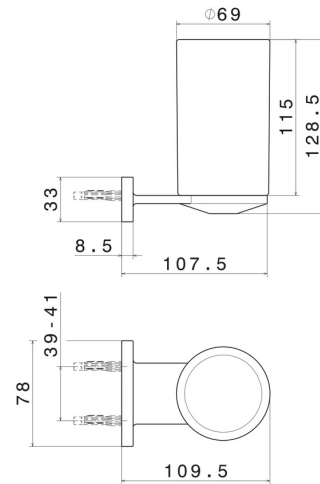

ROUND ACCESSORIES

67206.59.097

Wall-mounted tumbler holder. Black ceramic - finish PVD
Brushed Gold

PVD Brushed Gold

FEATURES

Material	Ceramic
Installation	Wall mounted

TECHNICAL DRAWING

ROUND ACCESSORIES

67206.59.097

Wall-mounted tumbler holder. Black ceramic - finish PVD Brushed Gold

AVAILABLE FINISHES

59.097

PVD Brushed Gold

01.014

finish Matt White

01.093