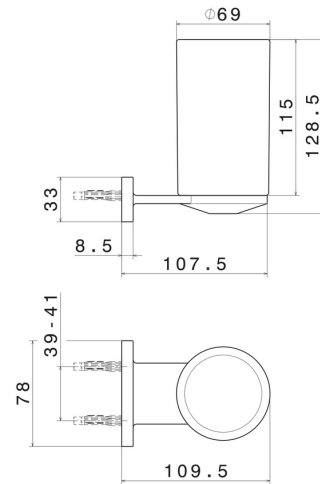

ROUND ACCESSORIES

67206.59.098

Wall-mounted tumbler holder. Black ceramic - finish PVD
Brushed Pale Gold

PVD Brushed Pale Gold

FEATURES

Material	Ceramic
Installation	Wall mounted

TECHNICAL DRAWING

AR Preview
try it in your home

More Details
on our [website](#)

ROUND ACCESSORIES

67206.59.098

Wall-mounted tumbler holder. Black ceramic - finish PVD Brushed Pale Gold

AVAILABLE FINISHES

59.098

PVD Brushed Pale Gold

01.014