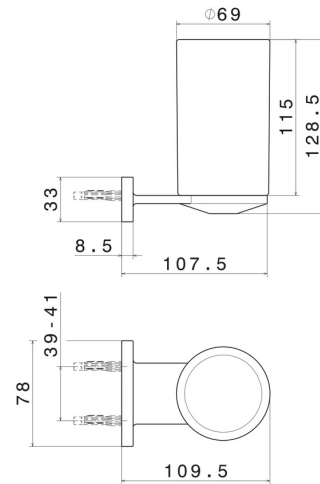

ROUND ACCESSORIES

67206.61.020

Wall-mounted tumbler holder. Black ceramic - finish PVD
Glossy Gold

PVD Glossy Gold

FEATURES

Material	Ceramic
Installation	Wall mounted

TECHNICAL DRAWING

AR Preview
try it in your home

More Details
on our [website](#)

ROUND ACCESSORIES

67206.61.020

Wall-mounted tumbler holder. Black ceramic - finish PVD Glossy Gold

AVAILABLE FINISHES

61.020

PVD Glossy Gold

01.014