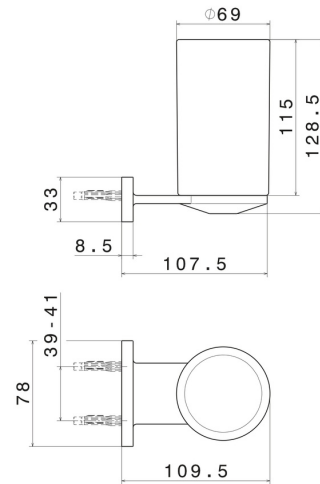

ROUND ACCESSORIES

67206.M0.070

Wall-mounted tumbler holder. Black ceramic - finish Titanium Satin

FEATURES

Material	Ceramic
Installation	Wall mounted

TECHNICAL DRAWING

 **AR Preview**
try it in your home

More Details
on our [website](#)

ROUND ACCESSORIES

67206.M0.070

Wall-mounted tumbler holder. Black ceramic - finish Titanium Satin

AVAILABLE FINISHES

M0.070

Titanium Satin

01.014

finish Matt White