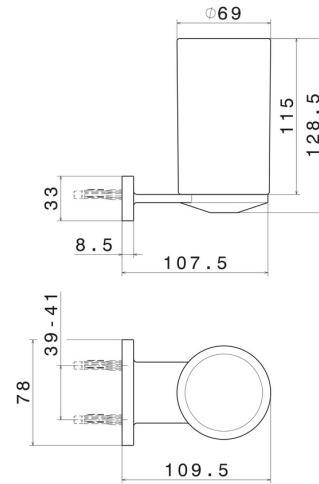

ROUND ACCESSORIES

67206.M0.071

Wall-mounted tumbler holder. Black ceramic - finish Gold Satin

FEATURES

Material	Ceramic
Installation	Wall mounted

TECHNICAL DRAWING

 **AR Preview**
try it in your home

More Details
on our [website](#)

ROUND ACCESSORIES

67206.M0.071

Wall-mounted tumbler holder. Black ceramic - finish Gold Satin

AVAILABLE FINISHES

M0.071

Gold Satin

01.014

finish Matt White