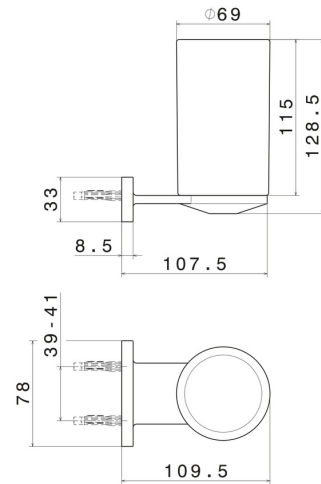

ROUND ACCESSORIES

67206.M0.072

Wall-mounted tumbler holder. Black ceramic - finish Copper Satin

FEATURES

Material	Ceramic
Installation	Wall mounted

TECHNICAL DRAWING

AR Preview
try it in your home

More Details
on our [website](#)

ROUND ACCESSORIES

67206.M0.072

Wall-mounted tumbler holder. Black ceramic - finish Copper Satin

AVAILABLE FINISHES

M0.072

Copper Satin

01.014

finish Matt White