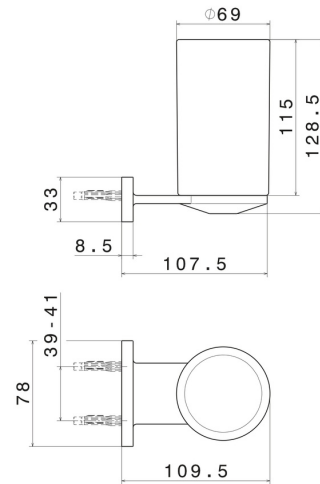

ROUND ACCESSORIES

67206.M0.075

Wall-mounted tumbler holder. Black ceramic - finish Copper Glossy

FEATURES

Material	Ceramic
Installation	Wall mounted

TECHNICAL DRAWING

 **AR Preview**
try it in your home

More Details
on our [website](#)

ROUND ACCESSORIES

67206.M0.075

Wall-mounted tumbler holder. Black ceramic - finish Copper Glossy

AVAILABLE FINISHES

M0.075

Copper Glossy

01.014

finish Matt White