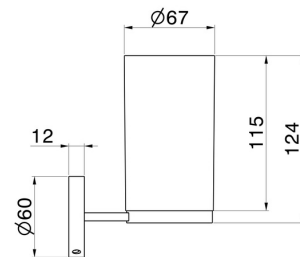

X-STEEL ACCESSORIES

73206X.50.050

Wall-mounted tumbler holder. Black resin - finish Stainless Steel

Stainless Steel

FEATURES

Material
Installation

Resin
Wall mounted

TECHNICAL DRAWING