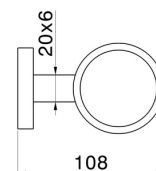

X-STEEL ACCESSORIES

73206X.50.050

Wall-mounted tumbler holder. Black resin - finish Stainless Steel

Stainless Steel

FEATURES

Material
Installation

Resin
Wall mounted

TECHNICAL DRAWING