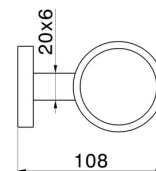

X-STEEL ACCESSORIES

73206X.59.067

Wall-mounted tumbler holder. Black resin - finish PVD Brushed Copper Bronze

PVD Brushed Copper Bronze

FEATURES

Material
Installation

Resin
Wall mounted

TECHNICAL DRAWING

X-STEEL ACCESSORIES

73206X.59.067

Wall-mounted tumbler holder. Black resin - finish PVD Brushed Copper Bronze

AVAILABLE FINISHES

59.067

PVD Brushed Copper Bronze

50.050

finish Stainless Steel