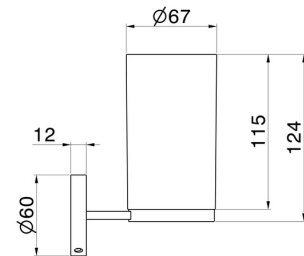

X-STEEL ACCESSORIES

73206X.59.067

Wall-mounted tumbler holder. Black resin - finish PVD Brushed Copper Bronze

PVD Brushed Copper Bronze

FEATURES

Material
Installation

Resin
Wall mounted

TECHNICAL DRAWING