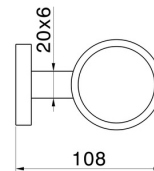

X-STEEL ACCESSORIES

73206X.59.098

Wall-mounted tumbler holder. Black resin - finish PVD Brushed Pale Gold

PVD Brushed Pale Gold

FEATURES

Material
Installation

Resin
Wall mounted

TECHNICAL DRAWING

X-STEEL ACCESSORIES

73206X.59.098

Wall-mounted tumbler holder. Black resin - finish PVD Brushed Pale Gold

AVAILABLE FINISHES

59.098

PVD Brushed Pale Gold

50.050

finish Stainless Steel