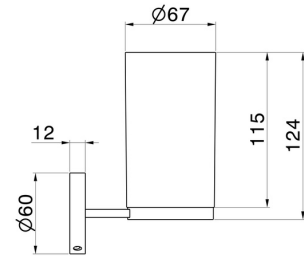

X-STEEL ACCESSORIES

73206X.59.098

Wall-mounted tumbler holder. Black resin - finish PVD Brushed Pale Gold

PVD Brushed Pale Gold

FEATURES

Material
Installation

Resin
Wall mounted

TECHNICAL DRAWING