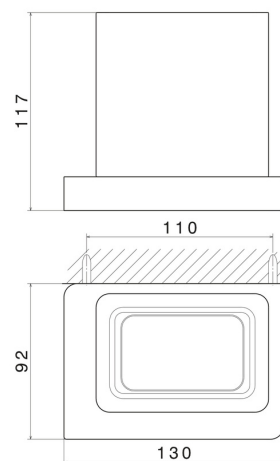

# SQUARE ACCESSORIES

**62905.01.014**

Wall-mounted tumbler holder. White ceramic - finish Matt White

## TECHNICAL DRAWING

---