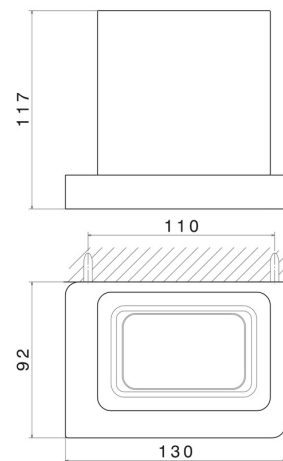

SQUARE ACCESSORIES

62905.01.093

Wall-mounted tumbler holder. White ceramic - finish Matt Black

Matt Black

FEATURES

Material
Installation

Ceramic
Wall mounted

TECHNICAL DRAWING

SQUARE ACCESSORIES

62905.01.093

Wall-mounted tumbler holder. White ceramic - finish Matt Black

AVAILABLE FINISHES

01.093

Matt Black

01.014

finish Matt White