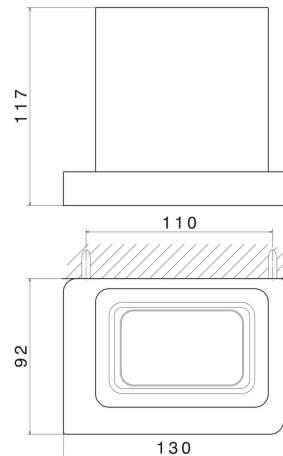

SQUARE ACCESSORIES

62905.21.018

Wall-mounted tumbler holder. White ceramic - finish Chrome

Chrome

FEATURES

Material

Ceramic

Installation

Wall mounted

TECHNICAL DRAWING

SQUARE ACCESSORIES

62905.21.018

Wall-mounted tumbler holder. White ceramic - finish Chrome

AVAILABLE FINISHES

21.018

Chrome