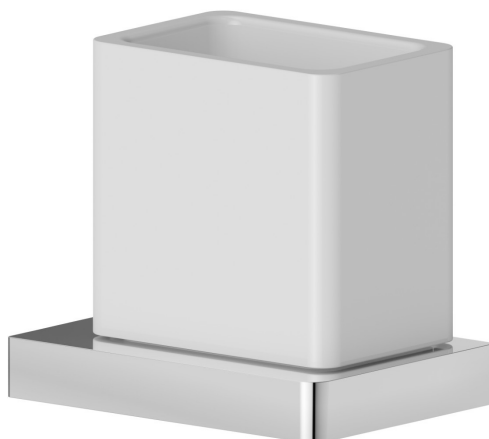

SQUARE ACCESSORIES

62905.21.018

Wall-mounted tumbler holder. White ceramic - finish Chrome

Chrome

FEATURES

Material

Ceramic

Installation

Wall mounted

TECHNICAL DRAWING

SQUARE ACCESSORIES

62905.21.018

Wall-mounted tumbler holder. White ceramic - finish Chrome

AVAILABLE FINISHES

21.018

Chrome