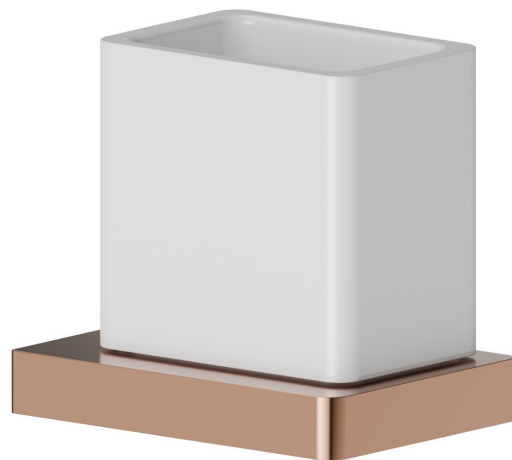

SQUARE ACCESSORIES

62905.58.061

Wall-mounted tumbler holder. White ceramic - finish PVD
Copper Bronze

PVD Copper Bronze

FEATURES

Material	Ceramic
Installation	Wall mounted

TECHNICAL DRAWING

SQUARE ACCESSORIES

62905.58.061

Wall-mounted tumbler holder. White ceramic - finish PVD Copper Bronze

AVAILABLE FINISHES

58.061

PVD Copper Bronze

01.014

finish Matt White

01.093