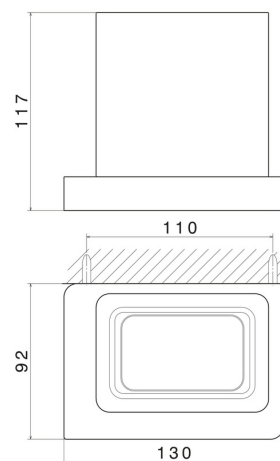

SQUARE ACCESSORIES

62905.58.061

Wall-mounted tumbler holder. White ceramic - finish PVD
Copper Bronze

PVD Copper Bronze

FEATURES

Material	Ceramic
Installation	Wall mounted

TECHNICAL DRAWING

SQUARE ACCESSORIES

62905.58.061

Wall-mounted tumbler holder. White ceramic - finish PVD Copper Bronze

AVAILABLE FINISHES

58.061

PVD Copper Bronze

01.014

finish Matt White

01.093