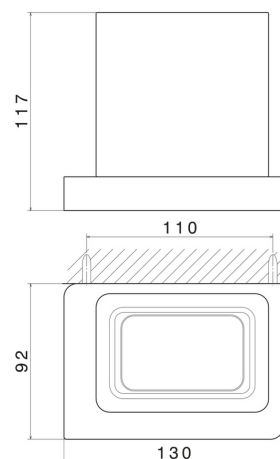

SQUARE ACCESSORIES

62905.58.063

Wall-mounted tumbler holder. White ceramic - finish PVD Gun Metal

PVD Gun Metal

FEATURES

Material
Installation

Ceramic
Wall mounted

TECHNICAL DRAWING

SQUARE ACCESSORIES

62905.58.063

Wall-mounted tumbler holder. White ceramic - finish PVD Gun Metal

AVAILABLE FINISHES

58.063

PVD Gun Metal

01.014

finish Matt White