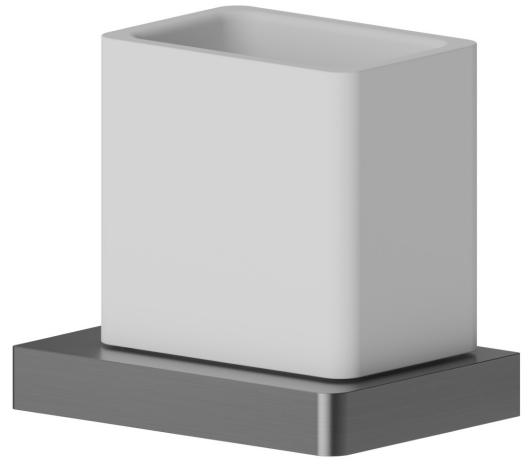

SQUARE ACCESSORIES

62905.59.064

Wall-mounted tumbler holder. White ceramic - finish PVD
Brushed Gun Metal

PVD Brushed Gun Metal

FEATURES

Material	Ceramic
Installation	Wall mounted

TECHNICAL DRAWING

SQUARE ACCESSORIES

62905.59.064

Wall-mounted tumbler holder. White ceramic - finish PVD Brushed Gun Metal

AVAILABLE FINISHES

59.064

PVD Brushed Gun Metal

01.014

finish Matt White

01.093