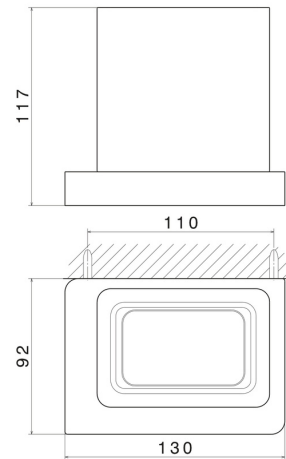

SQUARE ACCESSORIES

62905.59.064

Wall-mounted tumbler holder. White ceramic - finish PVD
Brushed Gun Metal

PVD Brushed Gun Metal

FEATURES

Material	Ceramic
Installation	Wall mounted

TECHNICAL DRAWING

SQUARE ACCESSORIES

62905.59.064

Wall-mounted tumbler holder. White ceramic - finish PVD Brushed Gun Metal

AVAILABLE FINISHES

59.064

PVD Brushed Gun Metal

01.014

finish Matt White

01.093