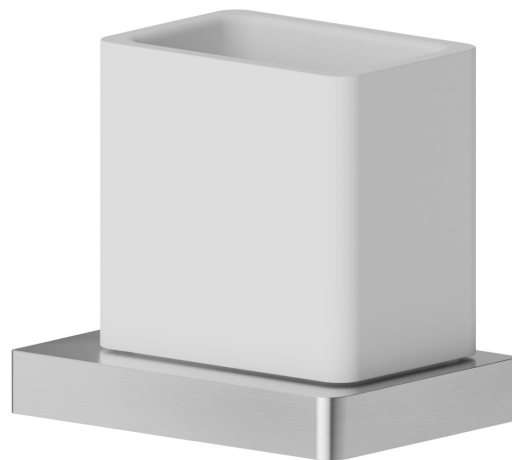

SQUARE ACCESSORIES

62905.59.066

Wall-mounted tumbler holder. White ceramic - finish PVD
Brushed steel

PVD Brushed steel

FEATURES

Material
Installation

Ceramic
Wall mounted

TECHNICAL DRAWING

SQUARE ACCESSORIES

62905.59.066

Wall-mounted tumbler holder. White ceramic - finish PVD Brushed steel

AVAILABLE FINISHES

59.066

PVD Brushed steel

01.014

finish Matt White