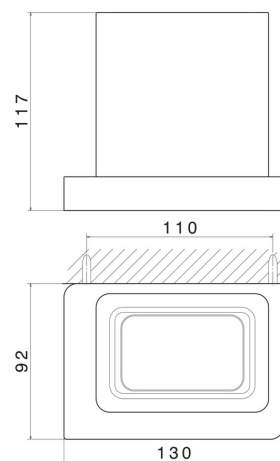

SQUARE ACCESSORIES

62905.59.066

Wall-mounted tumbler holder. White ceramic - finish PVD
Brushed steel

PVD Brushed steel

FEATURES

Material
Installation

Ceramic
Wall mounted

TECHNICAL DRAWING

SQUARE ACCESSORIES

62905.59.066

Wall-mounted tumbler holder. White ceramic - finish PVD Brushed steel

AVAILABLE FINISHES

59.066

PVD Brushed steel

01.014

finish Matt White