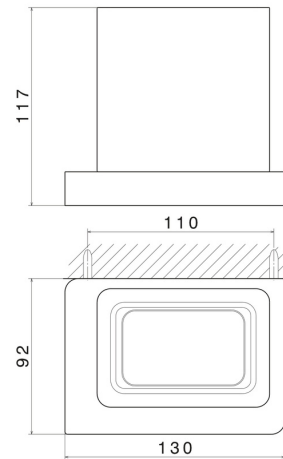

SQUARE ACCESSORIES

62905.59.067

Wall-mounted tumbler holder. White ceramic - finish PVD
Brushed Copper Bronze

PVD Brushed Copper Bronze

FEATURES

Material	Ceramic
Installation	Wall mounted

TECHNICAL DRAWING

SQUARE ACCESSORIES