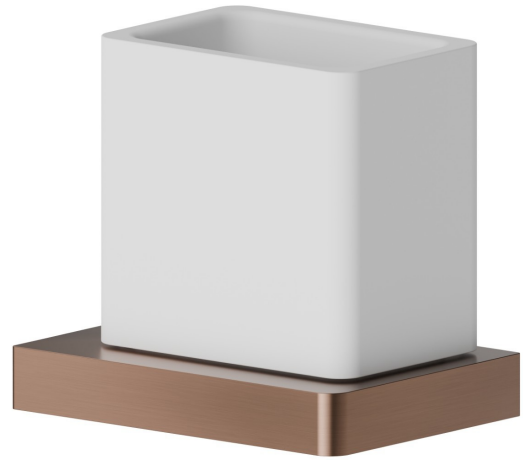

SQUARE ACCESSORIES

62905.59.067

Wall-mounted tumbler holder. White ceramic - finish PVD
Brushed Copper Bronze

PVD Brushed Copper Bronze

FEATURES

Material	Ceramic
Installation	Wall mounted

TECHNICAL DRAWING

SQUARE ACCESSORIES

62905.59.067

Wall-mounted tumbler holder. White ceramic - finish PVD Brushed Copper Bronze

AVAILABLE FINISHES

59.067

PVD Brushed Copper Bronze

01.014

finish Matt White

01.093