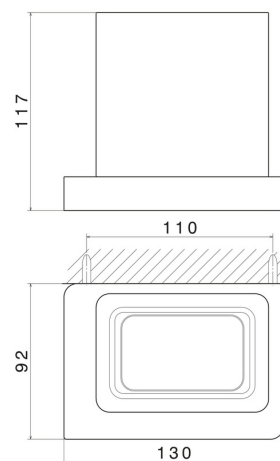

## SQUARE ACCESSORIES

62905.59.097

Wall-mounted tumbler holder. White ceramic - finish PVD  
Brushed Gold

PVD Brushed Gold

### TECHNICAL DRAWING

---