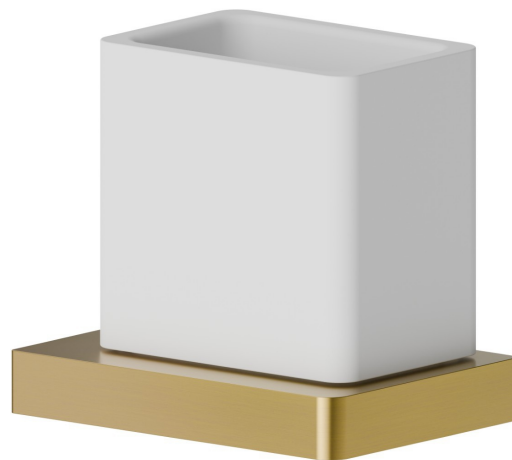

## SQUARE ACCESSORIES

62905.59.097

Wall-mounted tumbler holder. White ceramic - finish PVD  
Brushed Gold

PVD Brushed Gold

### FEATURES

---

Material	<b>Ceramic</b>
Installation	<b>Wall mounted</b>

## SQUARE ACCESSORIES

**62905.59.097**

Wall-mounted tumbler holder. White ceramic - finish PVD Brushed Gold