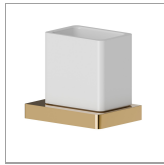

## SQUARE ACCESSORIES

**62905.61.020**

Wall-mounted tumbler holder. White ceramic - finish PVD  
Glossy Gold

PVD Glossy Gold

### FEATURES

---

Material  
Installation

**Ceramic**  
**Wall mounted**

## SQUARE ACCESSORIES

**62905.61.020**

Wall-mounted tumbler holder. White ceramic - finish PVD Glossy Gold