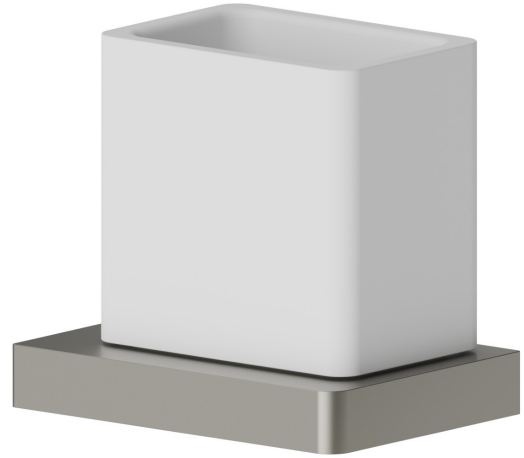

# SQUARE ACCESSORIES

## 62905.M0.070

Wall-mounted tumbler holder. White ceramic - finish Titanium Satin

Titanium Satin

### FEATURES

---

Material

**Ceramic**

Installation

**Wall mounted**

## SQUARE ACCESSORIES

**62905.M0.070**

Wall-mounted tumbler holder. White ceramic - finish Titanium Satin