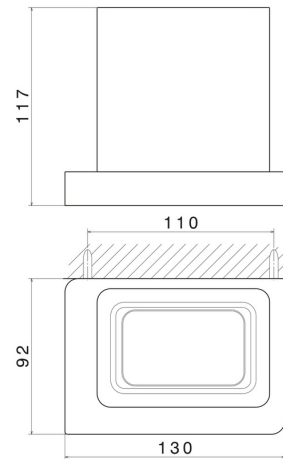

SQUARE ACCESSORIES

62905.M0.071

Wall-mounted tumbler holder. White ceramic - finish Gold Satin

FEATURES

Material	Ceramic
Installation	Wall mounted

TECHNICAL DRAWING

SQUARE ACCESSORIES

62905.M0.071