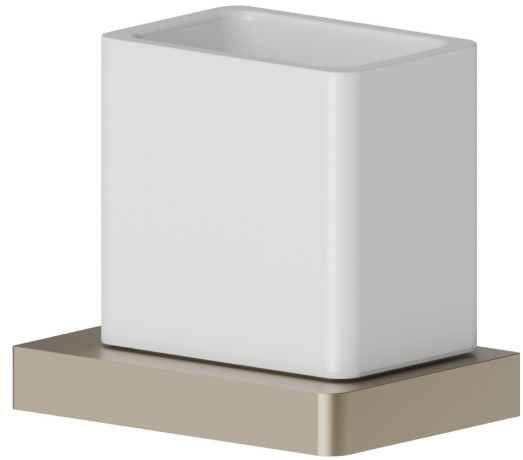

SQUARE ACCESSORIES

62905.M0.071

Wall-mounted tumbler holder. White ceramic - finish Gold Satin

FEATURES

Material	Ceramic
Installation	Wall mounted

TECHNICAL DRAWING

SQUARE ACCESSORIES

62905.M0.071

Wall-mounted tumbler holder. White ceramic - finish Gold Satin

AVAILABLE FINISHES

M0.071

Gold Satin

01.014

finish Matt White

01.093

finish Matt Black