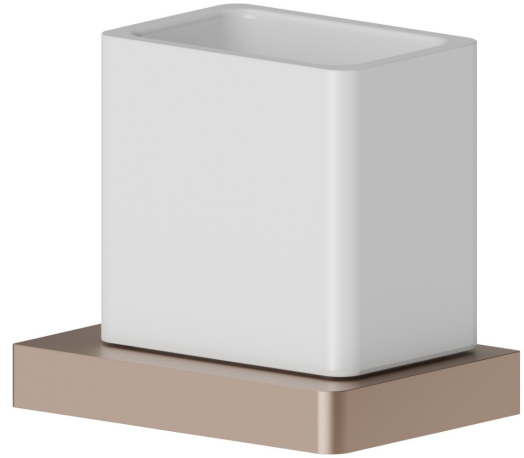

# SQUARE ACCESSORIES

## 62905.M0.072

Wall-mounted tumbler holder. White ceramic - finish Copper Satin

### FEATURES

---

Material	<b>Ceramic</b>
Installation	<b>Wall mounted</b>

## SQUARE ACCESSORIES

**62905.M0.072**

Wall-mounted tumbler holder. White ceramic - finish Copper Satin