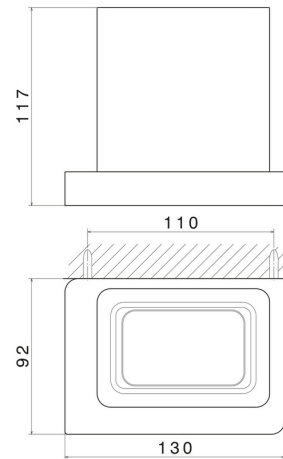

SQUARE ACCESSORIES

62905.M0.075

Wall-mounted tumbler holder. White ceramic - finish Copper Glossy

Copper Glossy

FEATURES

Material

Ceramic

Installation

Wall mounted

TECHNICAL DRAWING

SQUARE ACCESSORIES

62905.M0.075

Wall-mounted tumbler holder. White ceramic - finish Copper Glossy

AVAILABLE FINISHES

M0.075

Copper Glossy