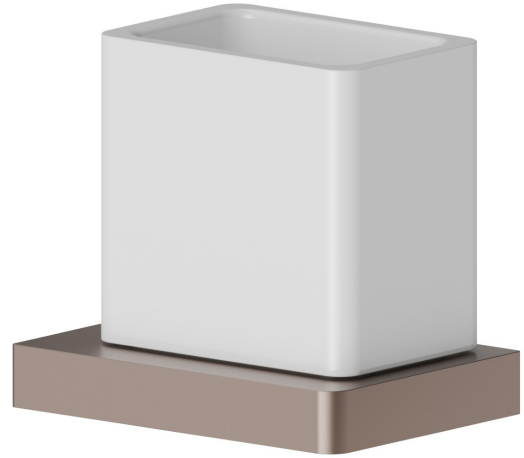

SQUARE ACCESSORIES

62905.M0.075

Wall-mounted tumbler holder. White ceramic - finish Copper Glossy

Copper Glossy

FEATURES

Material

Ceramic

Installation

Wall mounted

TECHNICAL DRAWING

SQUARE ACCESSORIES

62905.M0.075

Wall-mounted tumbler holder. White ceramic - finish Copper Glossy

AVAILABLE FINISHES

M0.075

Copper Glossy