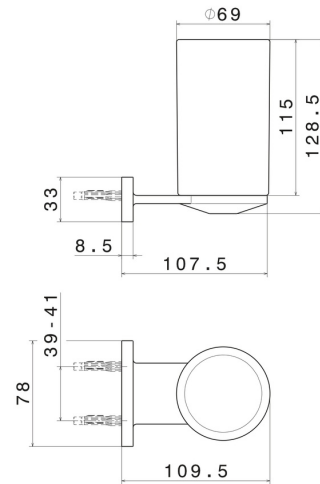

ROUND ACCESSORIES

67205.01.014

Wall-mounted tumbler holder. White ceramic - finish Matt White

FEATURES

Material	Ceramic
Installation	Wall mounted

TECHNICAL DRAWING

ROUND ACCESSORIES

67205.01.014