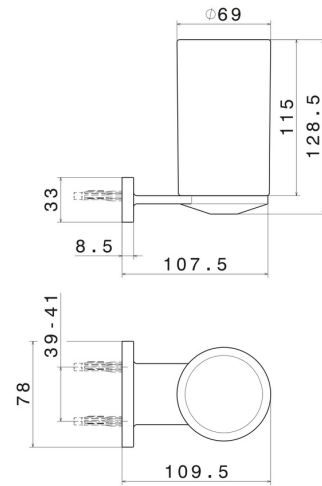

ROUND ACCESSORIES

67205.01.093

Wall-mounted tumbler holder. White ceramic - finish Matt Black

FEATURES

Material	Ceramic
Installation	Wall mounted

TECHNICAL DRAWING

ROUND ACCESSORIES

67205.01.093