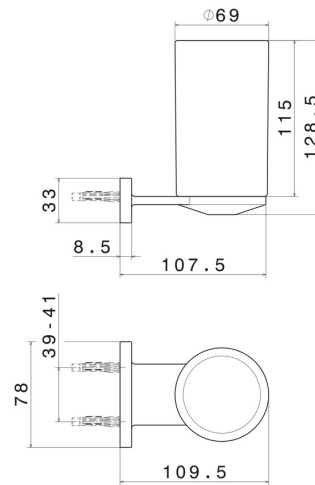

TECHNICAL DRAWING

AR Preview
try it in your home

More Details
on our [website](#)