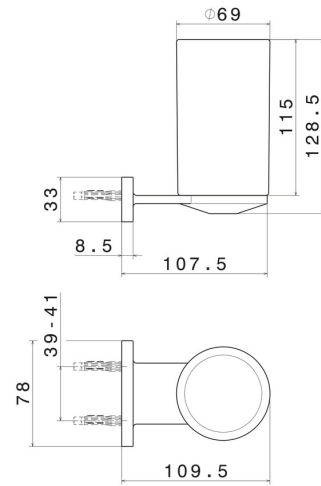

ROUND ACCESSORIES

67205.47.083

Wall-mounted tumbler holder. White ceramic - finish Groove Bronze

Groove Bronze

FEATURES

Material	Ceramic
Installation	Wall mounted

TECHNICAL DRAWING

ROUND ACCESSORIES

67205.47.083

Wall-mounted tumbler holder. White ceramic - finish Groove Bronze

AVAILABLE FINISHES

47.083

Groove Bronze

01.014

finish Matt White

01.093