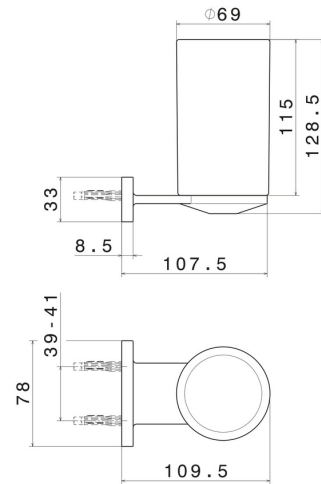

ROUND ACCESSORIES

67205.58.061

Wall-mounted tumbler holder. White ceramic - finish PVD Copper Bronze

PVD Copper Bronze

FEATURES

Material	Ceramic
Installation	Wall mounted

TECHNICAL DRAWING

AR Preview
try it in your home

More Details
on our [website](#)

ROUND ACCESSORIES

67205.58.061

Wall-mounted tumbler holder. White ceramic - finish PVD Copper Bronze

AVAILABLE FINISHES

58.061

PVD Copper Bronze

01.014