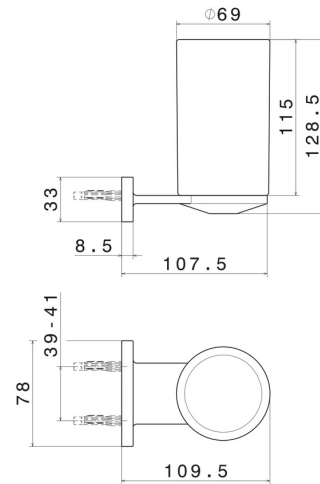

ROUND ACCESSORIES

67205.59.064

Wall-mounted tumbler holder. White ceramic - finish PVD
Brushed Gun Metal

PVD Brushed Gun Metal

FEATURES

Material	Ceramic
Installation	Wall mounted

TECHNICAL DRAWING

ROUND ACCESSORIES

67205.59.064

Wall-mounted tumbler holder. White ceramic - finish PVD Brushed Gun Metal

AVAILABLE FINISHES

59.064

PVD Brushed Gun Metal

01.014

finish Matt White

01.093