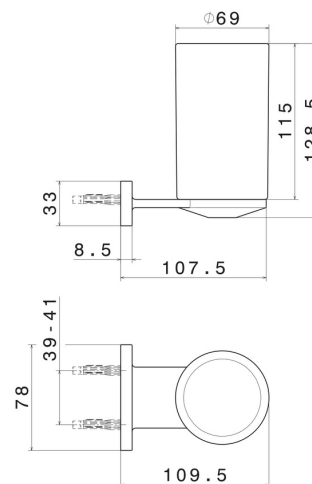

ROUND ACCESSORIES

67205.59.066

Wall-mounted tumbler holder. White ceramic - finish PVD
Brushed steel

PVD Brushed steel

FEATURES

Material	Ceramic
Installation	Wall mounted

TECHNICAL DRAWING

ROUND ACCESSORIES

67205.59.066

Wall-mounted tumbler holder. White ceramic - finish PVD Brushed steel

AVAILABLE FINISHES

59.066

PVD Brushed steel

01.014

finish Matt White

01.093