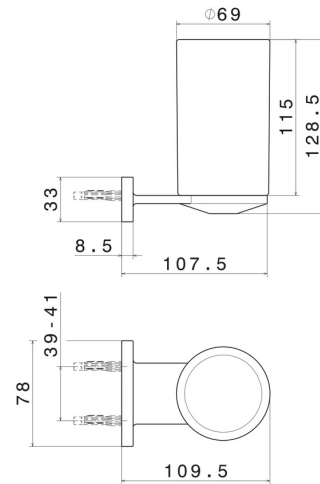

ROUND ACCESSORIES

67205.59.067

Wall-mounted tumbler holder. White ceramic - finish PVD
Brushed Copper Bronze

PVD Brushed Copper Bronze

FEATURES

Material	Ceramic
Installation	Wall mounted

TECHNICAL DRAWING

ROUND ACCESSORIES

67205.59.067

Wall-mounted tumbler holder. White ceramic - finish PVD Brushed Copper Bronze

AVAILABLE FINISHES

59.067

PVD Brushed Copper Bronze

01.014

finish Matt White

01.093