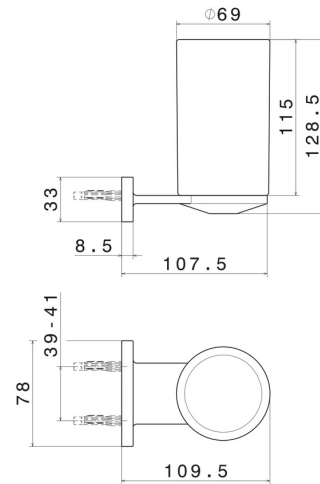

# ROUND ACCESSORIES

**67205.59.097**

Wall-mounted tumbler holder. White ceramic - finish PVD  
Brushed Gold

PVD Brushed Gold

## TECHNICAL DRAWING

## ROUND ACCESSORIES

**67205.59.097**

Wall-mounted tumbler holder. White ceramic - finish PVD Brushed Gold