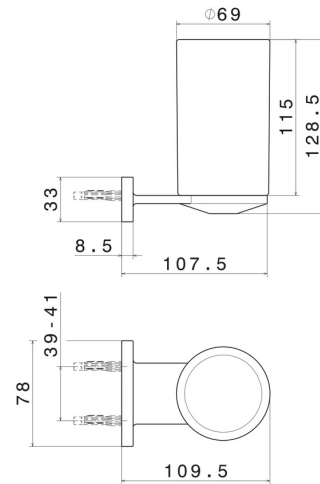

ROUND ACCESSORIES

67205.59.098

Wall-mounted tumbler holder. White ceramic - finish PVD
Brushed Pale Gold

PVD Brushed Pale Gold

FEATURES

Material	Ceramic
Installation	Wall mounted

TECHNICAL DRAWING

ROUND ACCESSORIES

67205.59.098

Wall-mounted tumbler holder. White ceramic - finish PVD Brushed Pale Gold

AVAILABLE FINISHES

59.098

PVD Brushed Pale Gold

01.014

finish Matt White

01.093